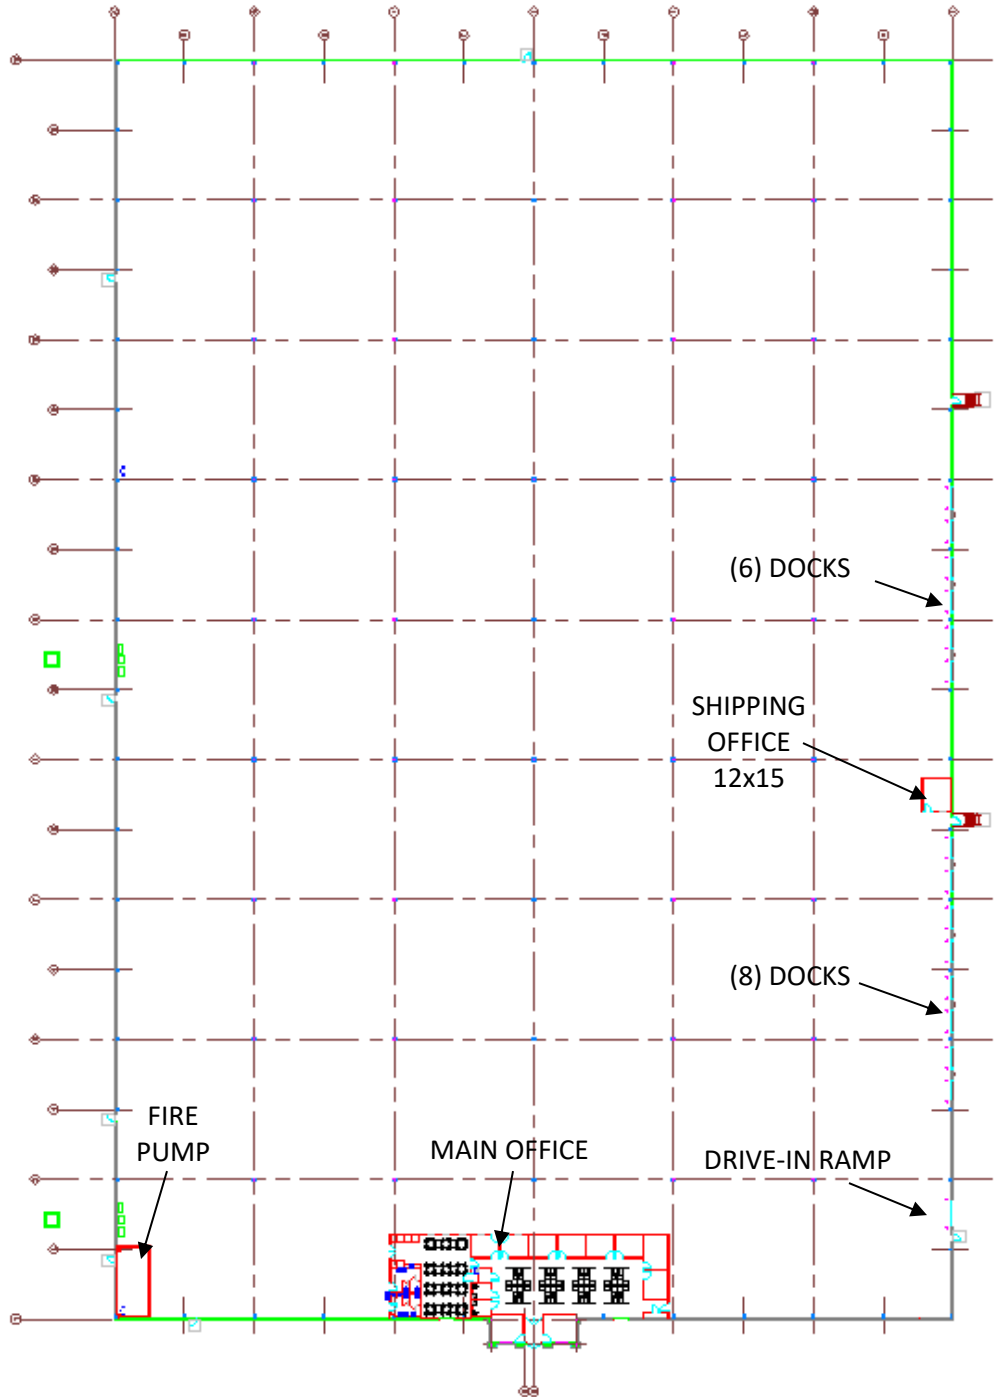

Industrial Building Program

SOUTHERN ADVANTAGE

EXHIBIT D1 OVERALL FLOOR PLAN

ALABAMA

GEORGIA

NORTH CAROLINA

TENNESSEE

VIRGINIA

TWO CENTRE PLAZA
CLINTON, TN 37716

865-457-3701 PHONE

865-457-5476 FAX

*the one stop for every industrial need
www.hollingsworthcos.com*